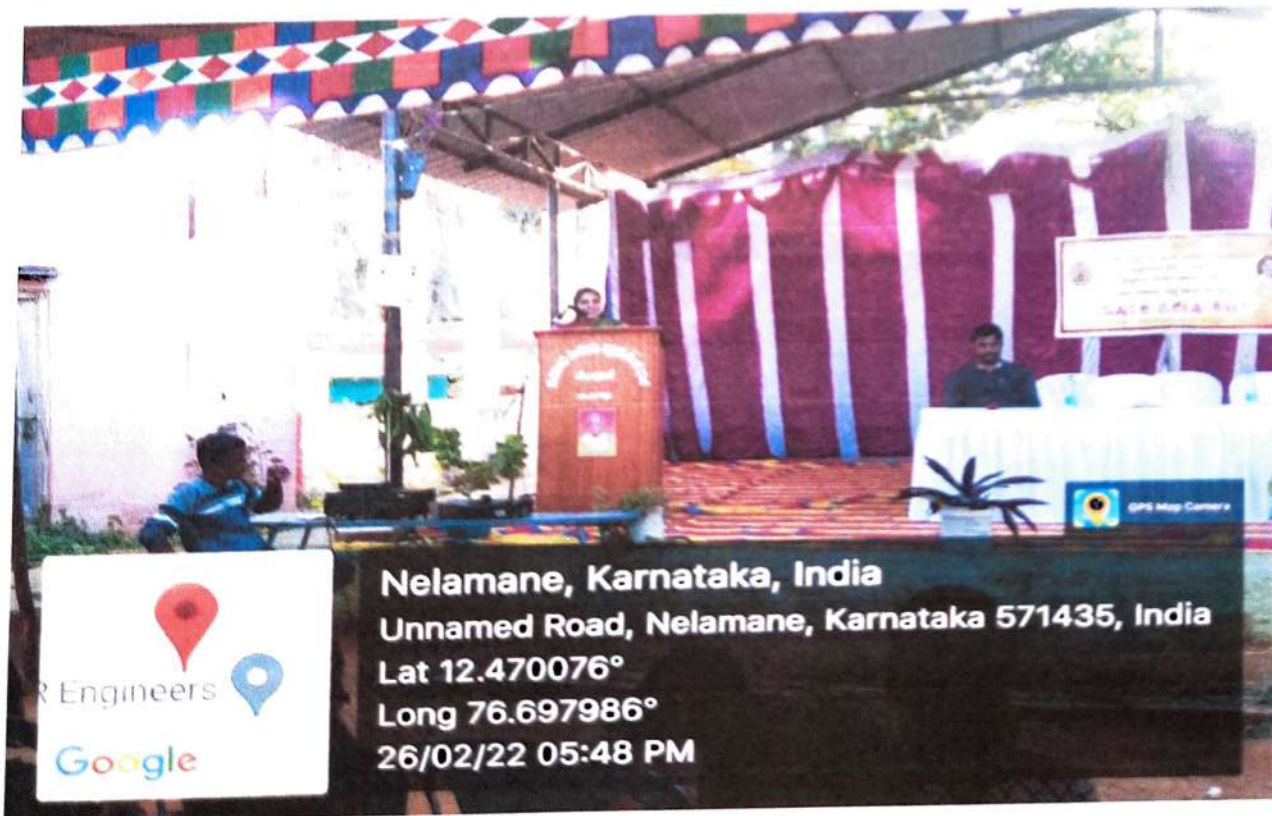

Programme Title: Special Guest lecture on “National Disaster and Global warming”

Date: 26th February 2022

Time: 5.30pm -7.30pm

Organized by: NSS Unit of MMK SDM MMV College, Mysore.

Venue: Nelamane Village Srirangapattana

Beneficiaries: Villagers of Nelamane and surrounding villagers and NSS volunteers

Objective: Understand the importance of Disaster Management and get awareness about actions to be taken during Disaster.

Programme Details: Dr.Priyadarshini N R.Assistant Professor Dept of Environmental Science KSOU Mysore delivered a Special Guest lecture on the topic “National Disaster and Global warming” and Sri Shivabeerappa Assistant Professor and YRC Coordinator, MMK SDM MMV Mysore delivered a Special Guest lecture on the topic “Disaster Management” from 5.30pm to 7.30.p.m. Sri Prashanth Jain HOD of commerce and management.MMK SDM MMV Mysore, presided the programme.

Outcome: The programme provided information on the causes of global warming and solutions to reduce it for sustainable environment.

Geo tagged Photo:

26th February, 2022 - Special Guest lecture on “National Disaster and Global warming”